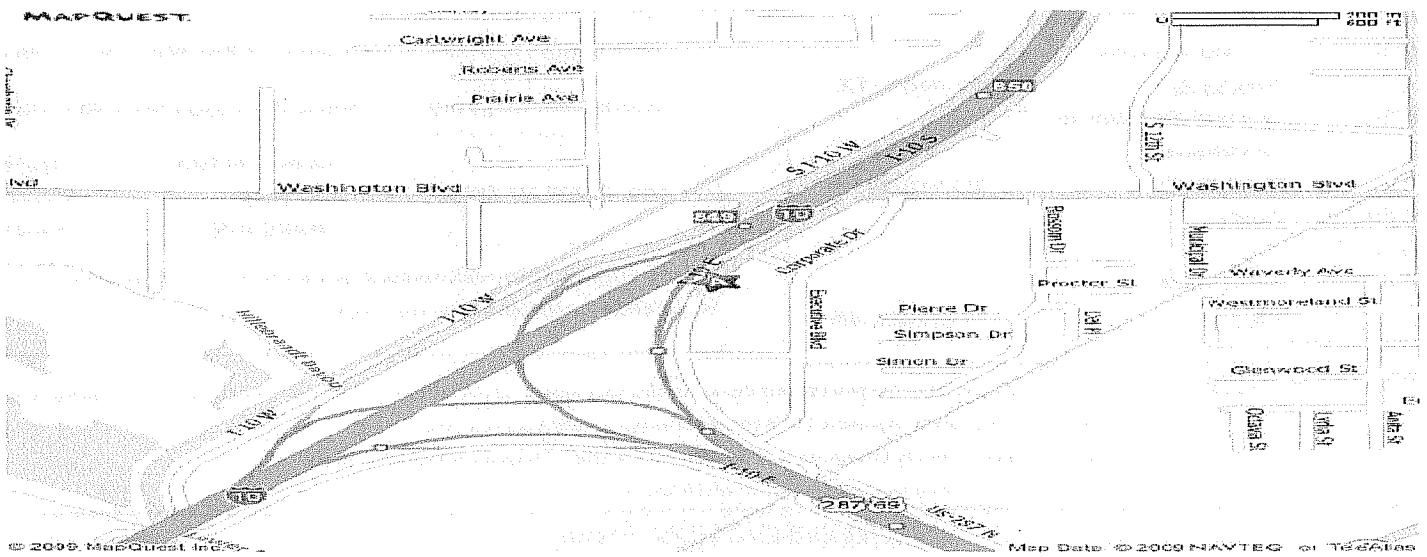

## Map To Convention Hotel

**Directions: From the west (Houston), take the Washington Blvd exit off IH-10. Follow the road around (you will pass back under the highway) and turn on the first street on your right ( Corporate Dr. ). This will bring you beside the hotel (the hotel will be on your left).**

**From the east and north (Lake Charles and Kountze, etc.), take the Washington Blvd exit off IH-10. Go to the light and turn left onto Washington Blvd. Turn on the first street on the right ( Corporate Dr. ). This will bring you to the hotel (the hotel will be on your right).**

**From the South, take the Washington Blvd. exit. The hotel will be immediately on your right.**